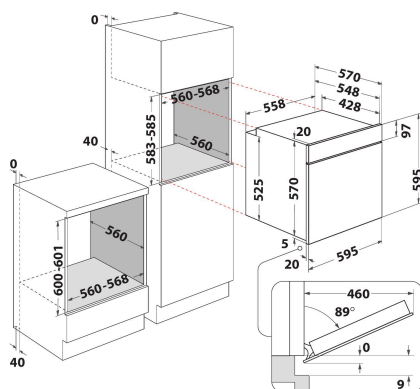

IFWS 4841 JH BL

12NC: F159754

GTIN (EAN) code: 8050147597545

Indesit
Life proof.

MAIN FEATURES

Product group	Oven
Commercial code	IFWS 4841 JH BL
Main colour of product	Černá
Construction type	Built-in
Type of control	Electronic
Type of control settings	-
Are any hobs controls integrated?	Ne
Which kind of hobs can be controlled?	-
Automatic programmes	Ano
Current (A)	13
Voltage (V)	220-240
Frequency (Hz)	50/60
Length of Electrical Supply Cord (cm)	100
Plug type	Ne
Depth with open door 90 degree (mm)	-
Height of the product	595
Width of the product	595
Depth of the product	551
Minimum niche height	0
Minimum niche width	0
Niche depth	0
Net weight (kg)	26.9
Usable volume (of cavity)	71
Integrated Cleaning system	Hydrolytic
Grids of the cavity	1
Trays	2

TECHNICAL FEATURES

Timer	Ano
Time control	Electronic
Time-setting options	Stop
Safety device	-
Interior light	Ano
Number of interior lights of the cavity	1
Position of interior lights of the cavity	Front left
Oven guides of the cavity	Grids
Probe of the cavity	Ne