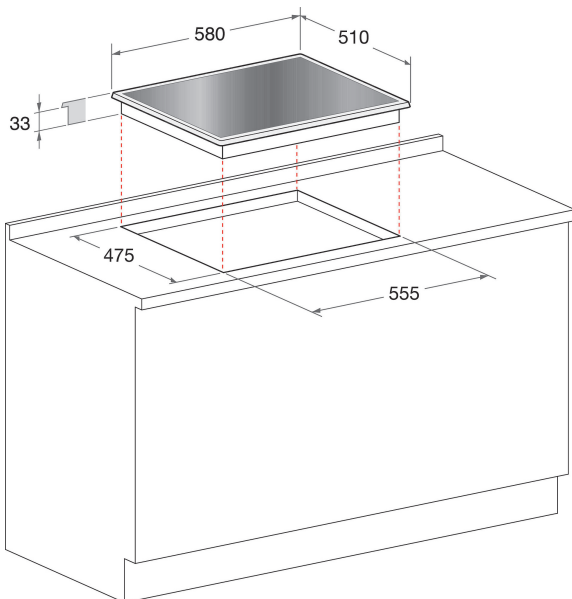

PR 642 /I(BK) EE

12NC: F100632

GTIN (EAN) code: 8050147006320

MAIN FEATURES

Product group	Hob
Construction type	Built-in
Type of control	Mechanical
Type of control settings	Knob
Number of gas burners	4
Number of electric cooking zones	0
Number of electric plates	0
Number of radiant plates	0
Number of halogen plates	0
Number of induction plates	0
Number of electric warming zones	0
Location of control panel	Front
Basic surface material	Glass
Main colour of product	Černá
Electrical connection rating (W)	0
Gas connection rating (W)	0
Current (A)	-
Voltage (V)	220-240
Frequency (Hz)	50/60
Length of Electrical Supply Cord (cm)	100
Plug type	Ne
Gas connection	N/A
Width of the product	590
Height of the product	33
Depth of the product	510
Minimum niche height	0
Minimum niche width	555
Niche depth	475
Net weight (kg)	8.8
Automatic programmes	Ne

TECHNICAL FEATURES

Power on indicator	Ne
Number of indicators	0
Type of regulation	Semi-fast
Type of lid	Without
Residual heat indicator	Without
Main on/off switch	Ne
Safety device	Ne
Timer	Ne

ENERGETICKÝ ŠTÍTEK

Energy input

Plynová